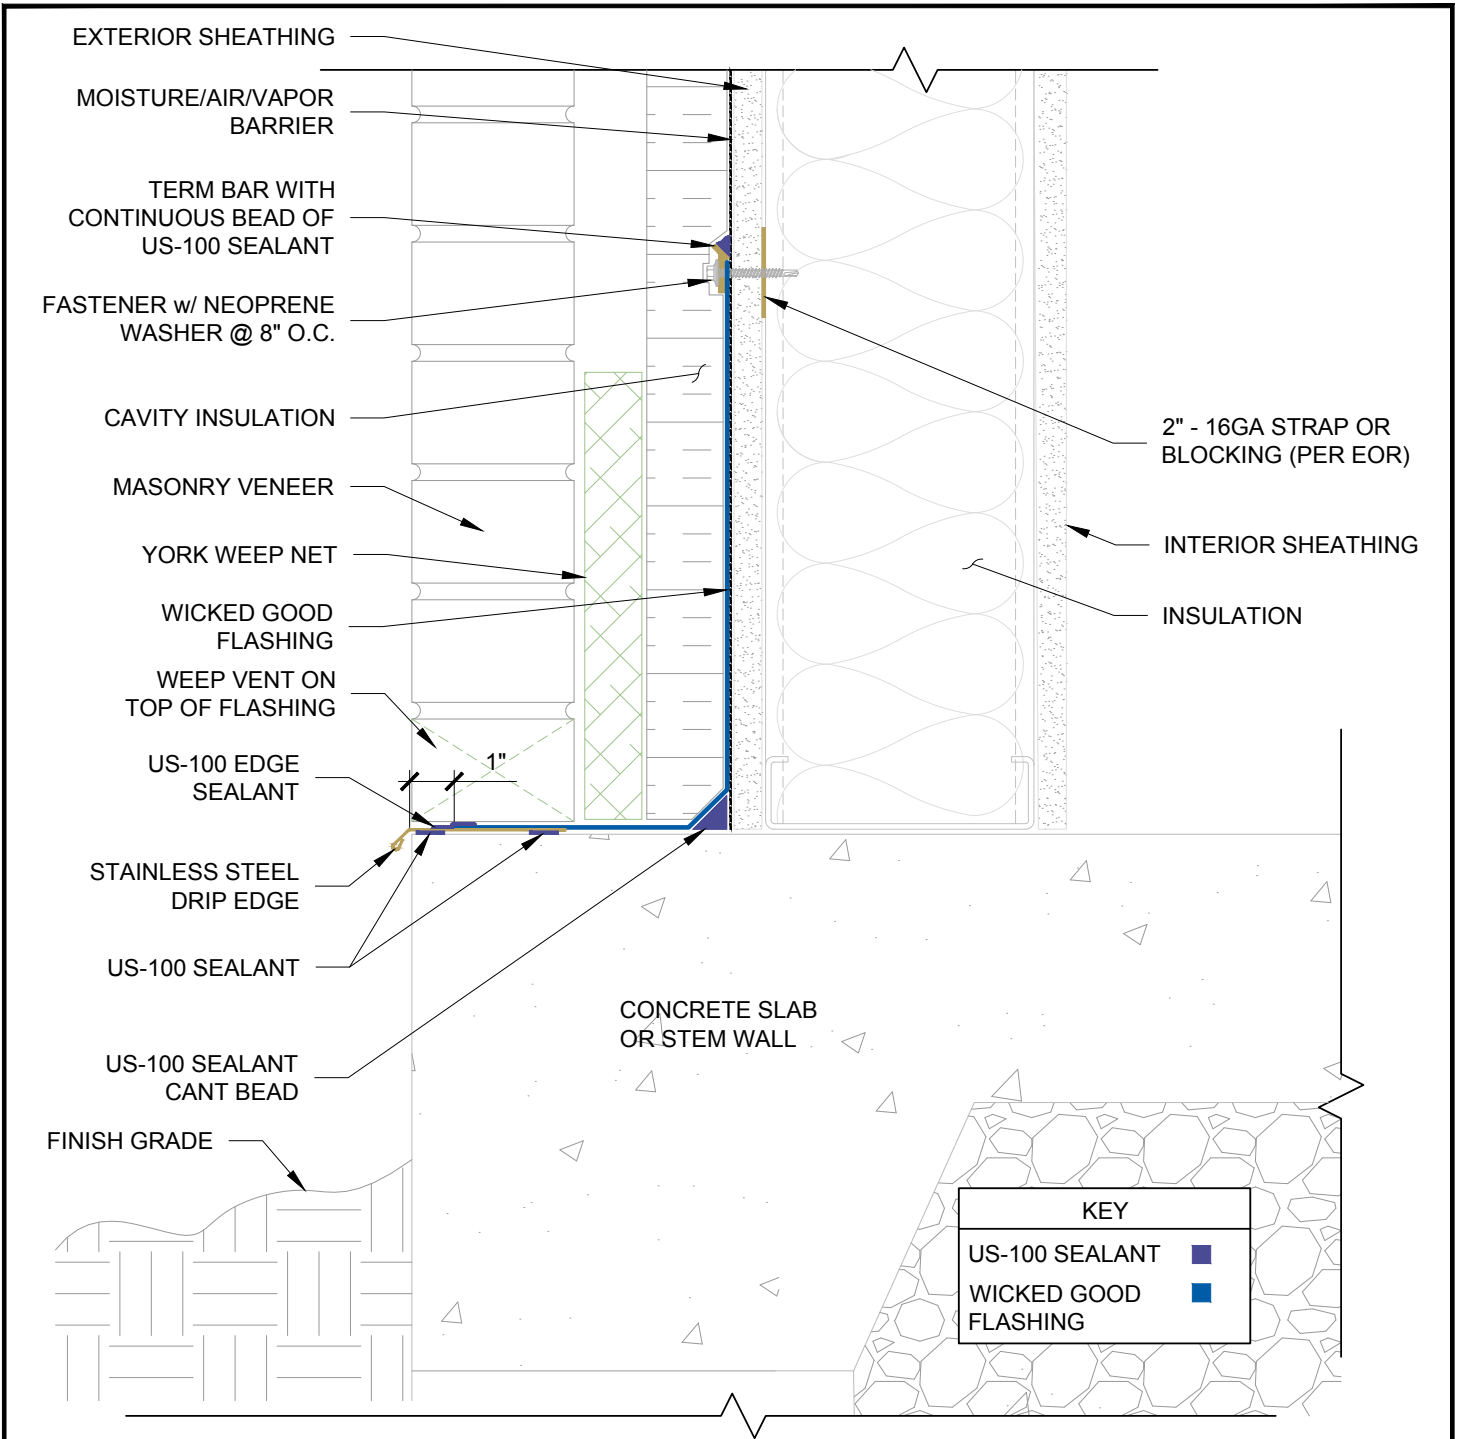

Your Flashing Authority

Wicked Good Flashing Base Of Wall Through Wall Flashing With Drip Edge Details 2D and 3D

© YORK MANUFACTURING INC.
Reference: WGF-TWF-PW-wDE

1

BASE OF WALL TWF WICKED GOOD FLASHING

3" = 1'-0"

Design team is responsible for design application of York Flashings products and accessories. All products should be used in compliance with local building codes and international codes or standards. York provides this detail as guidance only and accepts no liability for the use or duplication of this detail. The design team is responsible for the design and, at their discretion, should determine if the recommended product application is suited for the project and performance desired. This detail is subject to modification at the manufacturer's discretion without notice. For the most recent version, please visit www.yorkflashings.com.

THROUGH WALL FLASHING W/ DRIP EDGE - WICKED GOOD FLASHING

DRAWN BY:
S. Wetmore

DATE:
10/7/2025

DRAWING NAME:
WGF-TWF-PW-wDE

THROUGH WALL FLASHING WITH DRIP EDGE DETAIL WICKED GOOD FLASHING

NOTE: DESIGN TEAM IS RESPONSIBLE FOR DESIGN APPLICATION OF YORK FLASHINGS PRODUCTS AND ACCESSORIES. ALL PRODUCTS SHOULD BE USED IN COMPLIANCE WITH LOCAL BUILDING CODES AND INTERNATIONAL CODES OR STANDARDS. YORK PROVIDES THIS DETAIL AS GUIDANCE ONLY AND ACCEPTS NO LIABILITY FOR THE USE OR DUPLICATION OF THIS DETAIL. THE DESIGN TEAM IS RESPONSIBLE FOR THE DESIGN AND, AT THEIR DISCRETION, SHOULD DETERMINE IF THE RECOMMENDED PRODUCT APPLICATION IS SUITED FOR THE PROJECT AND PERFORMANCE DESIRED. THIS DETAIL IS SUBJECT TO MODIFICATION AT THE MANUFACTURER'S DISCRETION WITHOUT NOTICE. FOR THE MOST RECENT VERSION, PLEASE VISIT WWW.YORKFLASHINGS.COM