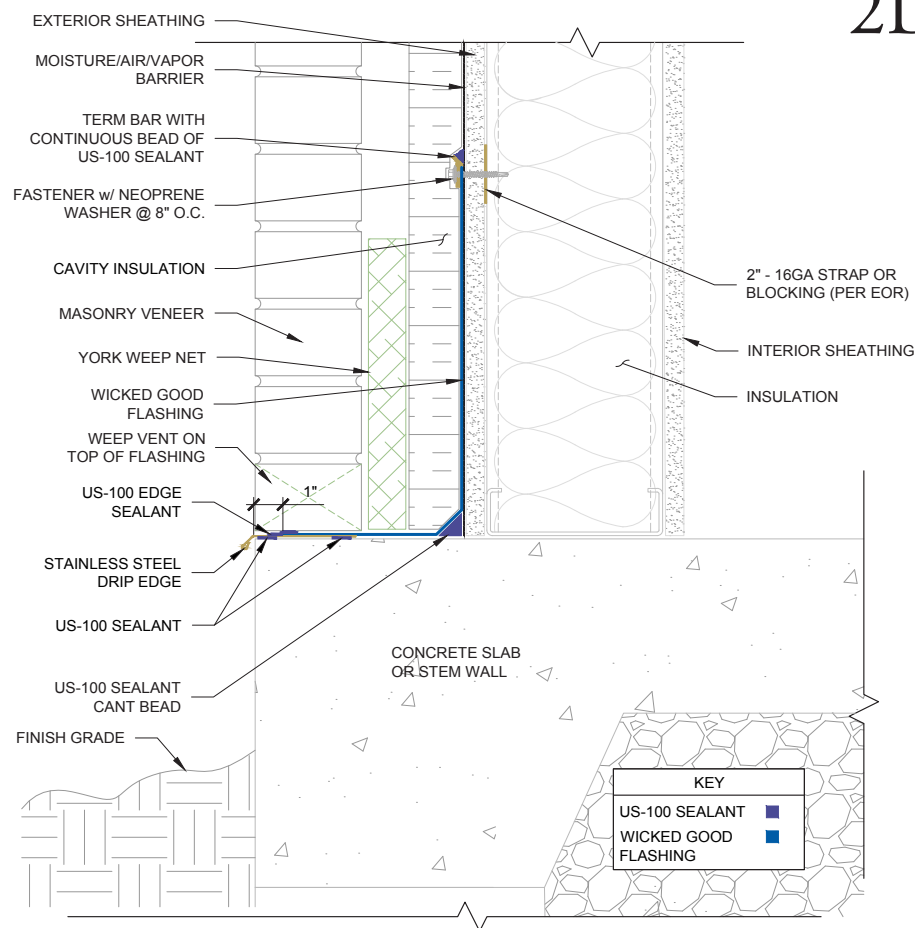

Your Flashing Authority

Wicked Good Flashing Base Of Wall Through Wall Flashing With Drip Edge Details 2D and 3D

© YORK MANUFACTURING INC.
Reference: WGF-TWF-PW-wDE

1

BASE OF WALL TWF WICKED GOOD FLASHING

3" = 1'-0"

Design team is responsible for design application of York Flashings products and accessories. All products should be used in compliance with local building codes and international codes or standards. York provides this detail as guidance only and accepts no liability for the use or duplication of this detail. The design team is responsible for the design and, at their discretion, should determine if the recommended product application is suited for the project and performance desired. This detail is subject to modification at the manufacturer's discretion without notice. For the most recent version, please visit www.yorkflashings.com.

THROUGH WALL FLASHING W/ DRIP EDGE - WICKED GOOD FLASHING

DRAWN BY:
S. Wetmore

DATE:
10/7/2025

DRAWING NAME:
WGF-TWF-PW-wDE

THROUGH WALL FLASHING WITH DRIP EDGE DETAIL WICKED GOOD FLASHING

NOTE: DESIGN TEAM IS RESPONSIBLE FOR DESIGN APPLICATION OF YORK FLASHINGS PRODUCTS AND ACCESSORIES. ALL PRODUCTS SHOULD BE USED IN COMPLIANCE WITH LOCAL BUILDING CODES AND INTERNATIONAL CODES OR STANDARDS. YORK PROVIDES THIS DETAIL AS GUIDANCE ONLY AND ACCEPTS NO LIABILITY FOR THE USE OR DUPLICATION OF THIS DETAIL. THE DESIGN TEAM IS RESPONSIBLE FOR THE DESIGN AND, AT THEIR DISCRETION, SHOULD DETERMINE IF THE RECOMMENDED PRODUCT APPLICATION IS SUITED FOR THE PROJECT AND PERFORMANCE DESIRED. THIS DETAIL IS SUBJECT TO MODIFICATION AT THE MANUFACTURER'S DISCRETION WITHOUT NOTICE. FOR THE MOST RECENT VERSION, PLEASE VISIT WWW.YORKFLASHINGS.COM