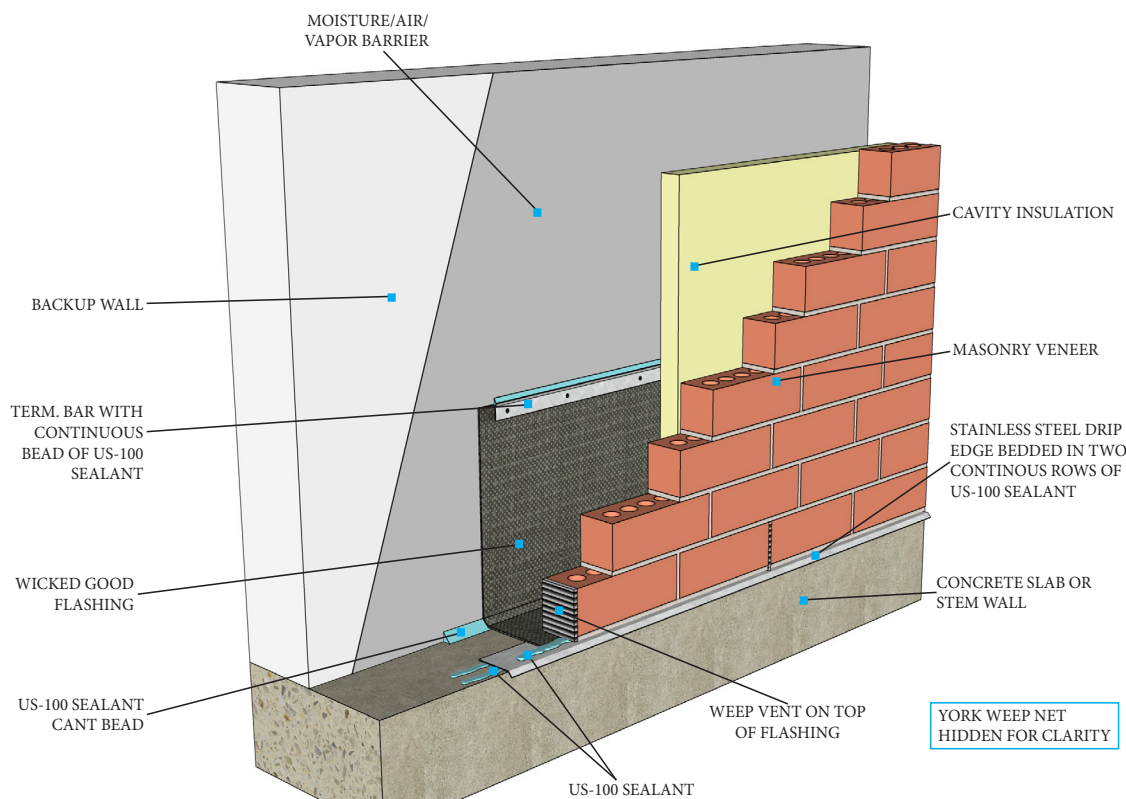

Your Flashing Authority

Wicked Good Flashing Base Of Wall Through Wall Flashing With Drip Edge Details 2D and 3D

© YORK MANUFACTURING INC.
Reference: WGF-TWF-PW-wDE

1

BASE OF WALL TWF WICKED GOOD FLASHING

3" = 1'-0"

Design team is responsible for design application of York Flashings products and accessories. All products should be used in compliance with local building codes and international codes or standards. York provides this detail as guidance only and accepts no liability for the use or duplication of this detail. The design team is responsible for the design and, at their discretion, should determine if the recommended product application is suited for the project and performance desired. This detail is subject to modification at the manufacturer's discretion without notice. For the most recent version, please visit www.yorkflashings.com.

THROUGH WALL FLASHING W/ DRIP EDGE - WICKED GOOD FLASHING

DRAWN BY:
S. Wetmore

DATE:
10/7/2025

DRAWING NAME:
WGF-TWF-PW-wDE

THROUGH WALL FLASHING WITH DRIP EDGE DETAIL WICKED GOOD FLASHING

NOTE: DESIGN TEAM IS RESPONSIBLE FOR DESIGN APPLICATION OF YORK FLASHINGS PRODUCTS AND ACCESSORIES. ALL PRODUCTS SHOULD BE USED IN COMPLIANCE WITH LOCAL BUILDING CODES AND INTERNATIONAL CODES OR STANDARDS. YORK PROVIDES THIS DETAIL AS GUIDANCE ONLY AND ACCEPTS NO LIABILITY FOR THE USE OR DUPLICATION OF THIS DETAIL. THE DESIGN TEAM IS RESPONSIBLE FOR THE DESIGN AND, AT THEIR DISCRETION, SHOULD DETERMINE IF THE RECOMMENDED PRODUCT APPLICATION IS SUITED FOR THE PROJECT AND PERFORMANCE DESIRED. THIS DETAIL IS SUBJECT TO MODIFICATION AT THE MANUFACTURER'S DISCRETION WITHOUT NOTICE. FOR THE MOST RECENT VERSION, PLEASE VISIT WWW.YORKFLASHINGS.COM