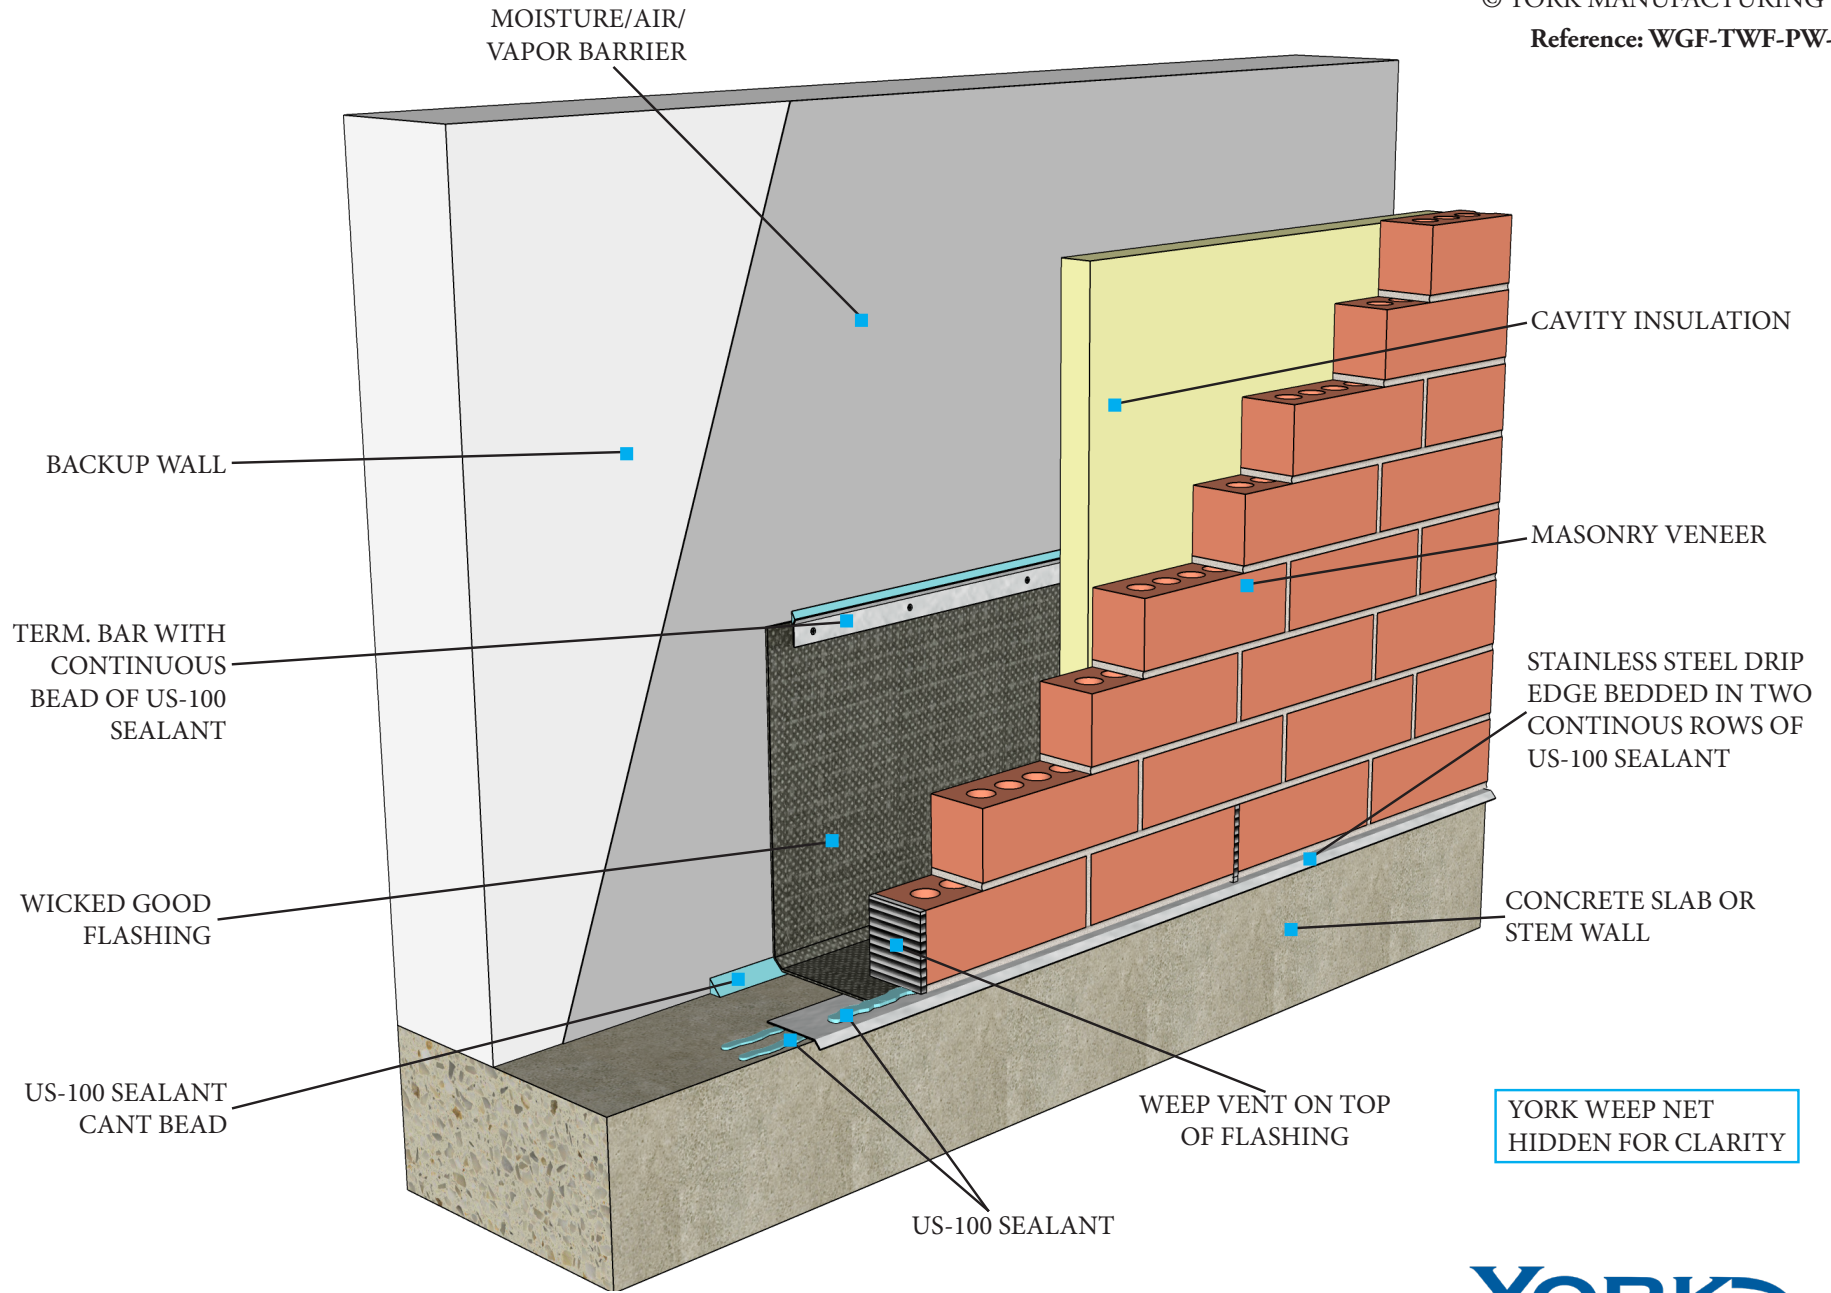

Your Flashing Authority

Wicked Good Flashing Base Of Wall Through Wall Flashing With Drip Edge Details 2D and 3D

© YORK MANUFACTURING INC.
Reference: WGF-TWF-PW-wDE

1

BASE OF WALL TWF WICKED GOOD FLASHING

3" = 1'-0"

Design team is responsible for design application of York Flashings products and accessories. All products should be used in compliance with local building codes and international codes or standards. York provides this detail as guidance only and accepts no liability for the use or duplication of this detail. The design team is responsible for the design and, at their discretion, should determine if the recommended product application is suited for the project and performance desired. This detail is subject to modification at the manufacturer's discretion without notice. For the most recent version, please visit www.yorkflashings.com.

THROUGH WALL FLASHING W/ DRIP EDGE - WICKED GOOD FLASHING

DRAWN BY:
S. Wetmore

DATE:
10/7/2025

DRAWING NAME:
WGF-TWF-PW-wDE

THROUGH WALL FLASHING WITH DRIP EDGE DETAIL WICKED GOOD FLASHING

NOTE: DESIGN TEAM IS RESPONSIBLE FOR DESIGN APPLICATION OF YORK FLASHINGS PRODUCTS AND ACCESSORIES. ALL PRODUCTS SHOULD BE USED IN COMPLIANCE WITH LOCAL BUILDING CODES AND INTERNATIONAL CODES OR STANDARDS. YORK PROVIDES THIS DETAIL AS GUIDANCE ONLY AND ACCEPTS NO LIABILITY FOR THE USE OR DUPLICATION OF THIS DETAIL. THE DESIGN TEAM IS RESPONSIBLE FOR THE DESIGN AND, AT THEIR DISCRETION, SHOULD DETERMINE IF THE RECOMMENDED PRODUCT APPLICATION IS SUITED FOR THE PROJECT AND PERFORMANCE DESIRED. THIS DETAIL IS SUBJECT TO MODIFICATION AT THE MANUFACTURER'S DISCRETION WITHOUT NOTICE. FOR THE MOST RECENT VERSION, PLEASE VISIT WWW.YORKFLASHINGS.COM