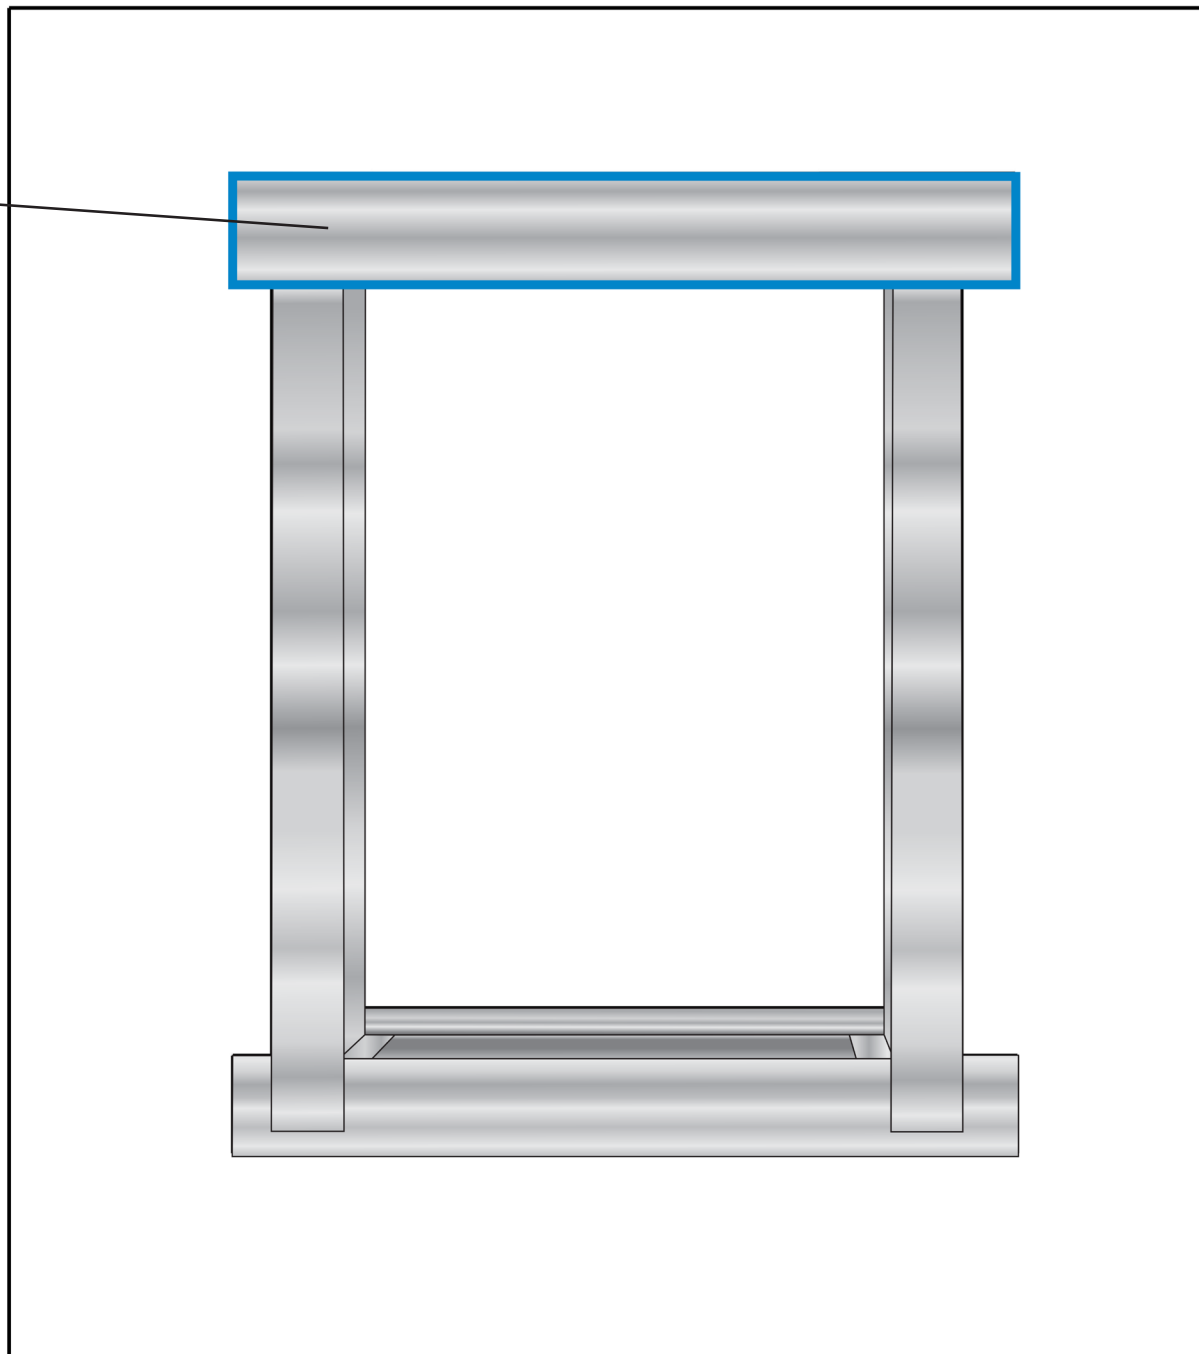

YORK 304 SA SS

**WINDOW HEAD FLASHING DETAIL** YORK 304 SELF-ADHERING STAINLESS STEEL

Y0621