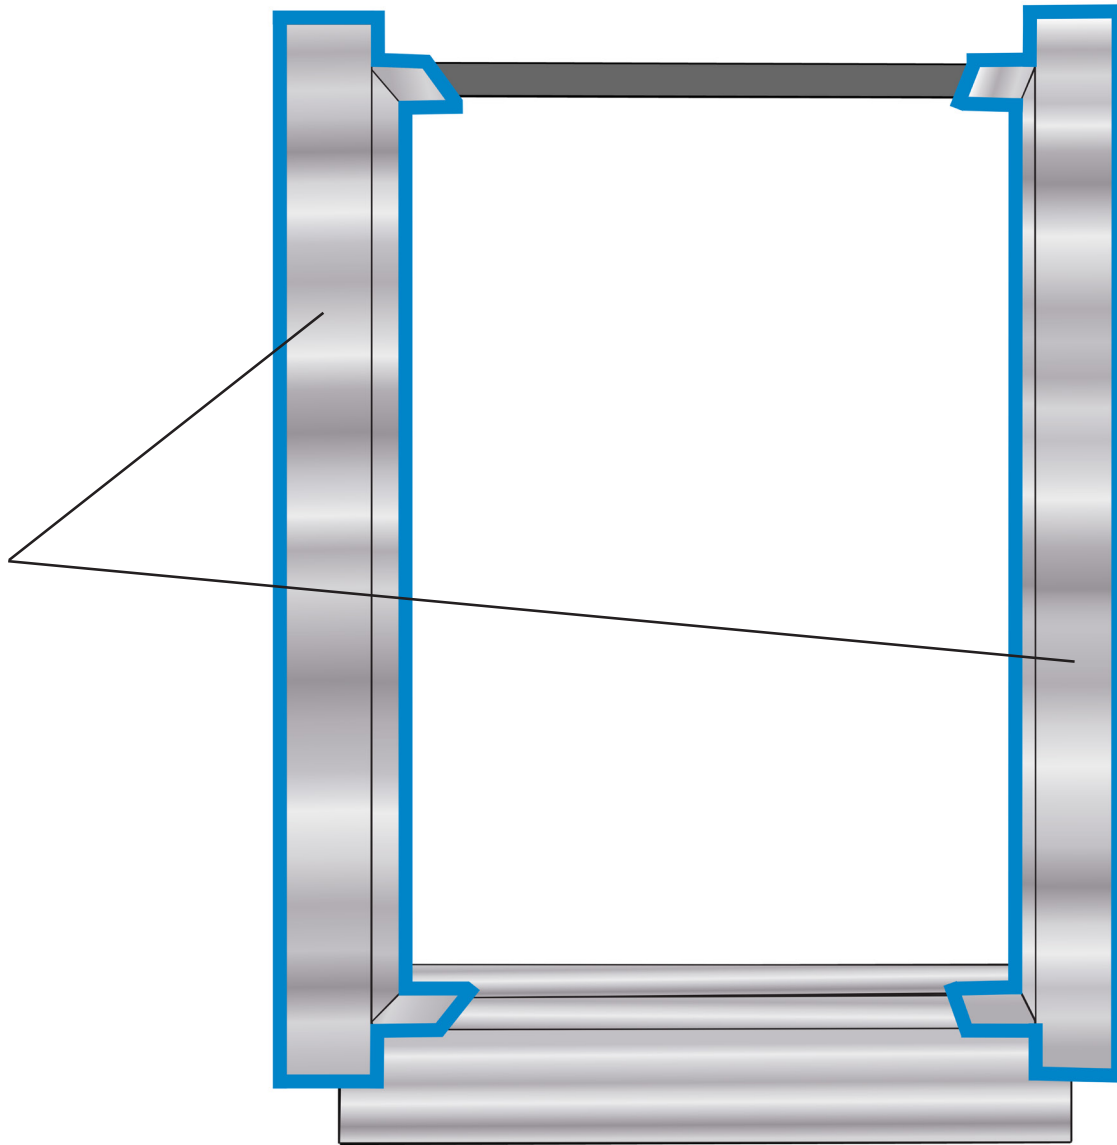

YORK 304 SA SS

WINDOW JAMB FLASHING DETAIL YORK 304 SELF-ADHERING STAINLESS STEEL

Y0621